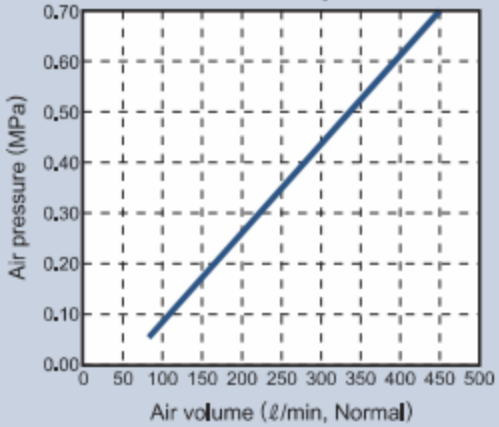

■ 1/8 MTF-F24-8-010PPS-IN

[ Air consumption ]

\* Max. air pressure: 0.7 MPa (100 psi)

Max. allowable temperature: 120°C (240°F)