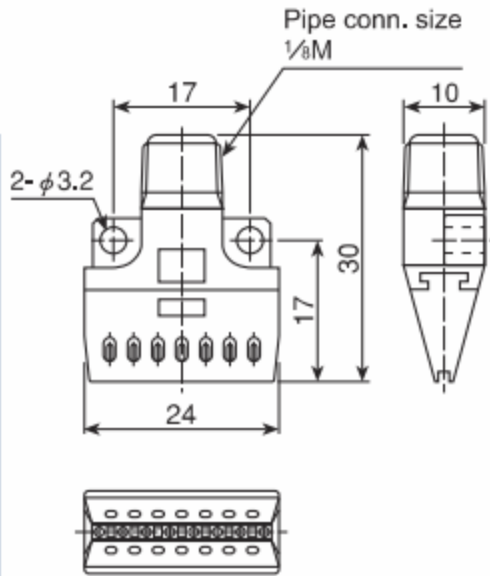

■ 1/8 MTF-F24-8-010PPS-IN

[ Air consumption ]

\* Max. air pressure: 0.7 MPa (100 psi)

Max. allowable temperature: 120°C (240°F)