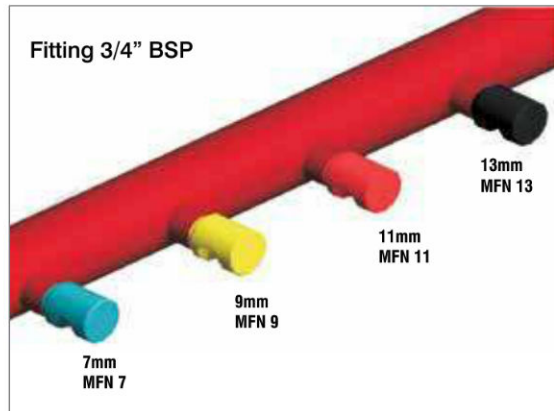

Mini Flood Nozzles

Mini Flood Nozzle spray widths

| Spray widths 'b' (mm) | | | | |
|-------------------------------------|------------------------|----------------|----------------------------------|----------------|
| | Installed horizontally | | Installed at 45° from horizontal | |
| | Standard Spread | Maximum Spread | Standard Spread | Maximum Spread |
| Height 'a' - 200mm from deck | | | | |
| MFN 7 | 670 | 730 | 1045 | 1110 |
| MFN 9 | 800 | 890 | 1180 | 1275 |
| MFN 11 | 860 | 910 | 1115 | 1200 |
| MFN 13 | 770 | 875 | 1195 | 1260 |
| Height 'a' - 400mm from deck | | | | |
| MFN 7 | 1280 | 1335 | 1770 | 1930 |
| MFN 9 | 1455 | 1520 | 1915 | 2130 |
| MFN 11 | 1480 | 1565 | 1970 | 2065 |
| MFN 13 | 1560 | 1720 | 2000 | 2095 |