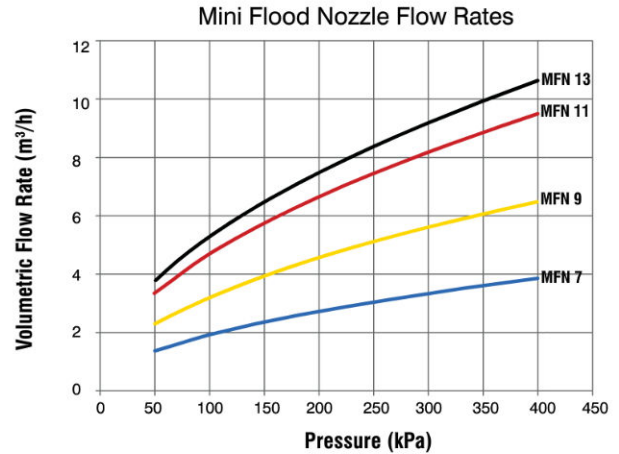

Mini Flood Nozzles

Mini Flood Nozzle spray widths

| Spray widths 'b' (mm) | | | | |
|-------------------------------------|------------------------|----------------|----------------------------------|----------------|
| | Installed horizontally | | Installed at 45° from horizontal | |
| | Standard Spread | Maximum Spread | Standard Spread | Maximum Spread |
| Height 'a' - 200mm from deck | | | | |
| MFN 7 | 670 | 730 | 1045 | 1110 |
| MFN 9 | 800 | 890 | 1180 | 1275 |
| MFN 11 | 860 | 910 | 1115 | 1200 |
| MFN 13 | 770 | 875 | 1195 | 1260 |
| Height 'a' - 400mm from deck | | | | |
| MFN 7 | 1280 | 1335 | 1770 | 1930 |
| MFN 9 | 1455 | 1520 | 1915 | 2130 |
| MFN 11 | 1480 | 1565 | 1970 | 2065 |
| MFN 13 | 1560 | 1720 | 2000 | 2095 |